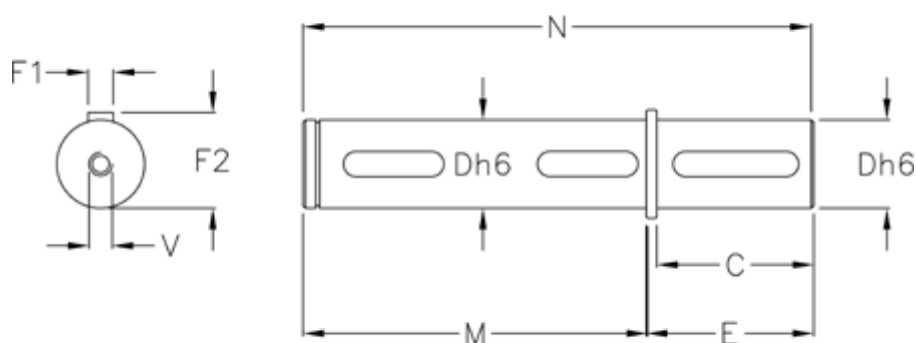

Data Sheet

Article number: 39290440124

Description: Single outputshaft for VF 49
Special $\varnothing 25/\varnothing 24$

Measures

C = 60
D = 25
E = 65
F1 = 8
F2 = 28.0
M = 89
N = 154
V = M8x20